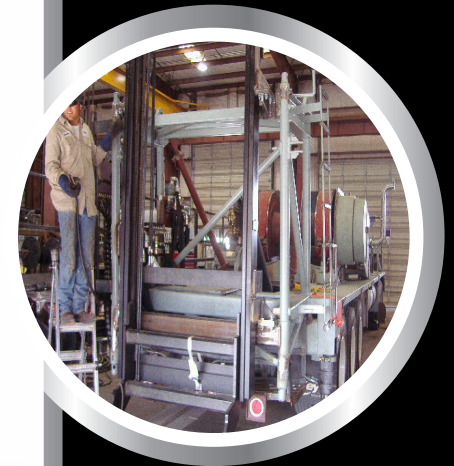

Lift Technologies Masts for Well Service Rig Work Platforms

Hydraulic control
More up time
Fast easy preparation

LIFT-TEK

Lift Technologies Masts for Well Service Rig Work Platforms

MAST

- Hydraulic control of the mast and work platform

CARRIAGE

- The rig operator raises and lowers the work platform to the desired position safely, in seconds

WORK PLATFORM LEGS

- Includes mounting and pivot holes
- More up time
- Fast easy prep for transport and re-use