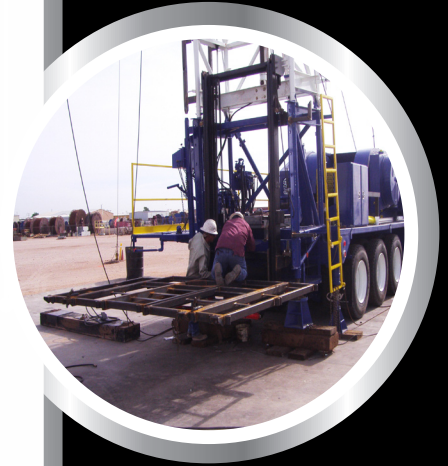

Lift Technologies Masts for Well Service Rig Work Platforms

Hydraulic control
More up time
Fast easy preparation

LIFT-TEK

Lift Technologies Masts for Well Service Rig Work Platforms

MAST

- Hydraulic control of the mast and work platform

CARRIAGE

- The rig operator raises and lowers the work platform to the desired position safely, in seconds

WORK PLATFORM LEGS

- Includes mounting and pivot holes
- More up time
- Fast easy prep for transport and re-use