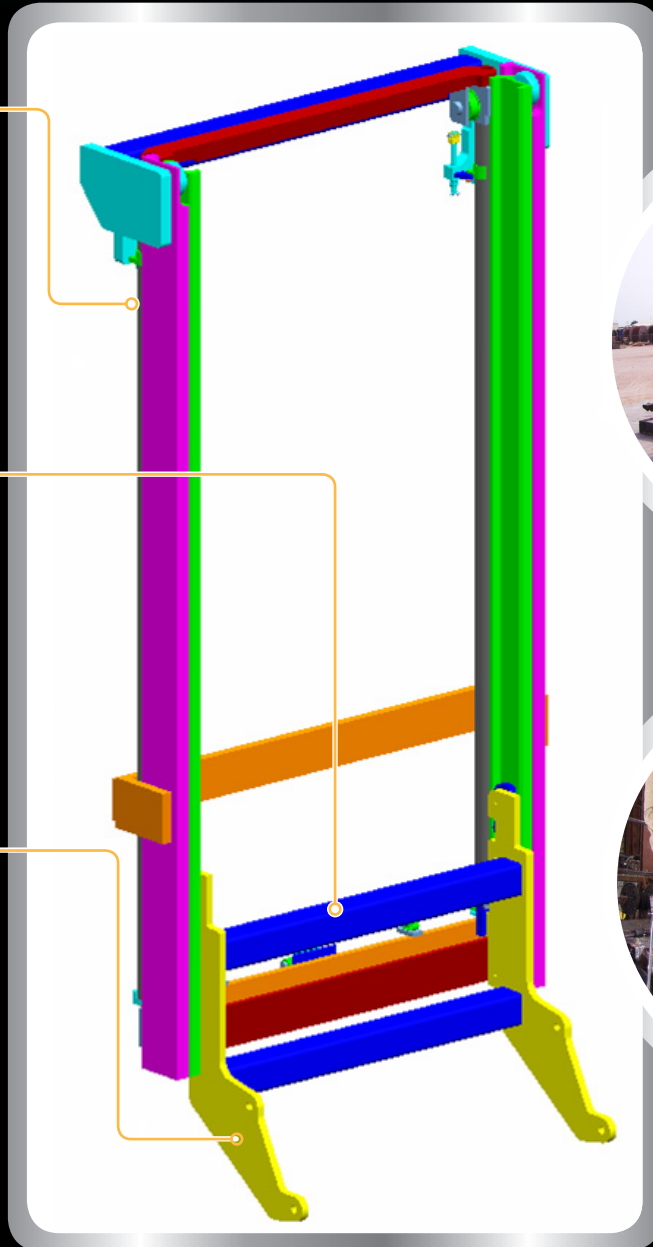

Lift Technologies Masts for Well Service Rig Work Platforms

Hydraulic control
More up time
Fast easy preparation

LIFT-TEK

Lift Technologies Masts for Well Service Rig Work Platforms

MAST

- Hydraulic control of the mast and work platform

CARRIAGE

- The rig operator raises and lowers the work platform to the desired position safely, in seconds

WORK PLATFORM LEGS

- Includes mounting and pivot holes
- More up time
- Fast easy prep for transport and re-use