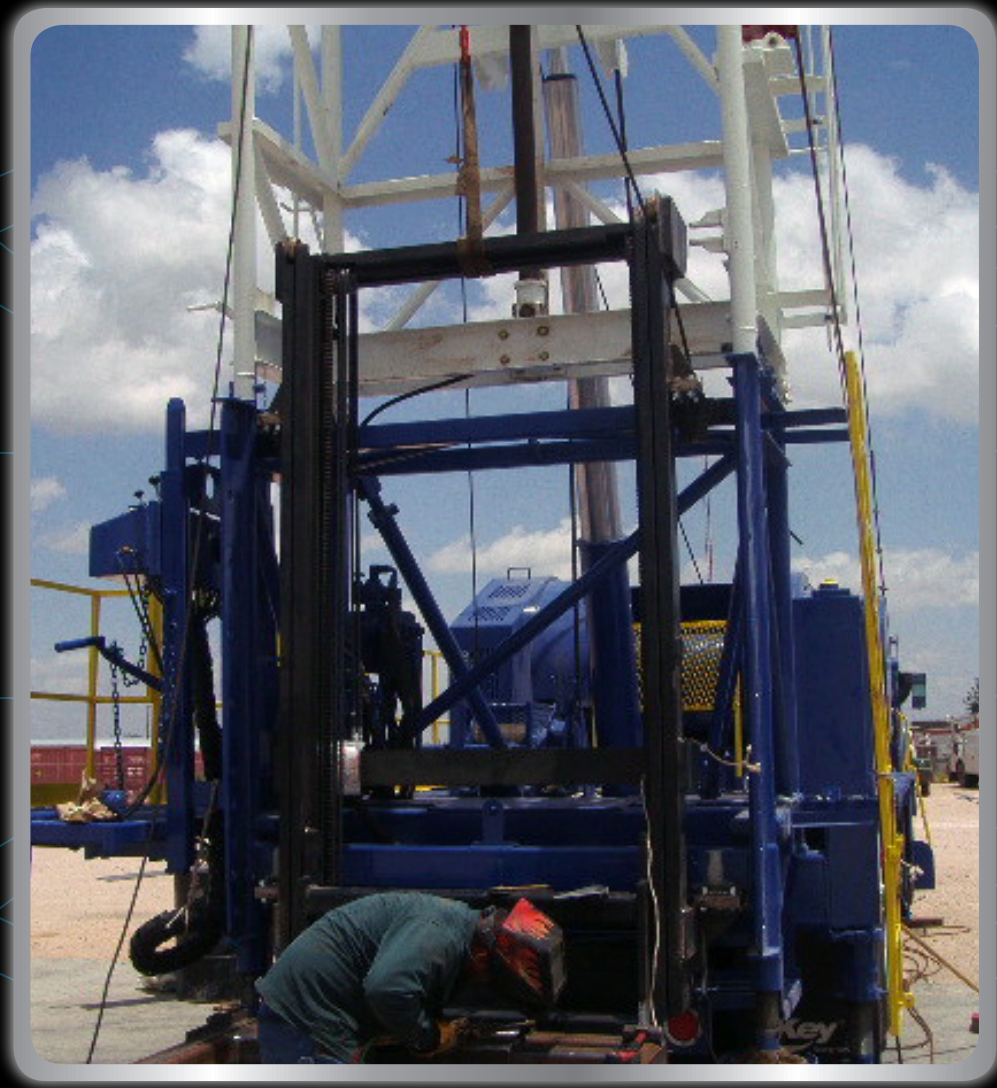

Lift Technologies Masts for Well Service Rig Work Platforms

Hydraulic control
More up time
Fast easy preparation

LIFT-TEK

Lift Technologies Masts for Well Service Rig Work Platforms

MAST

- Hydraulic control of the mast and work platform

CARRIAGE

- The rig operator raises and lowers the work platform to the desired position safely, in seconds

WORK PLATFORM LEGS

- Includes mounting and pivot holes
- More up time
- Fast easy prep for transport and re-use